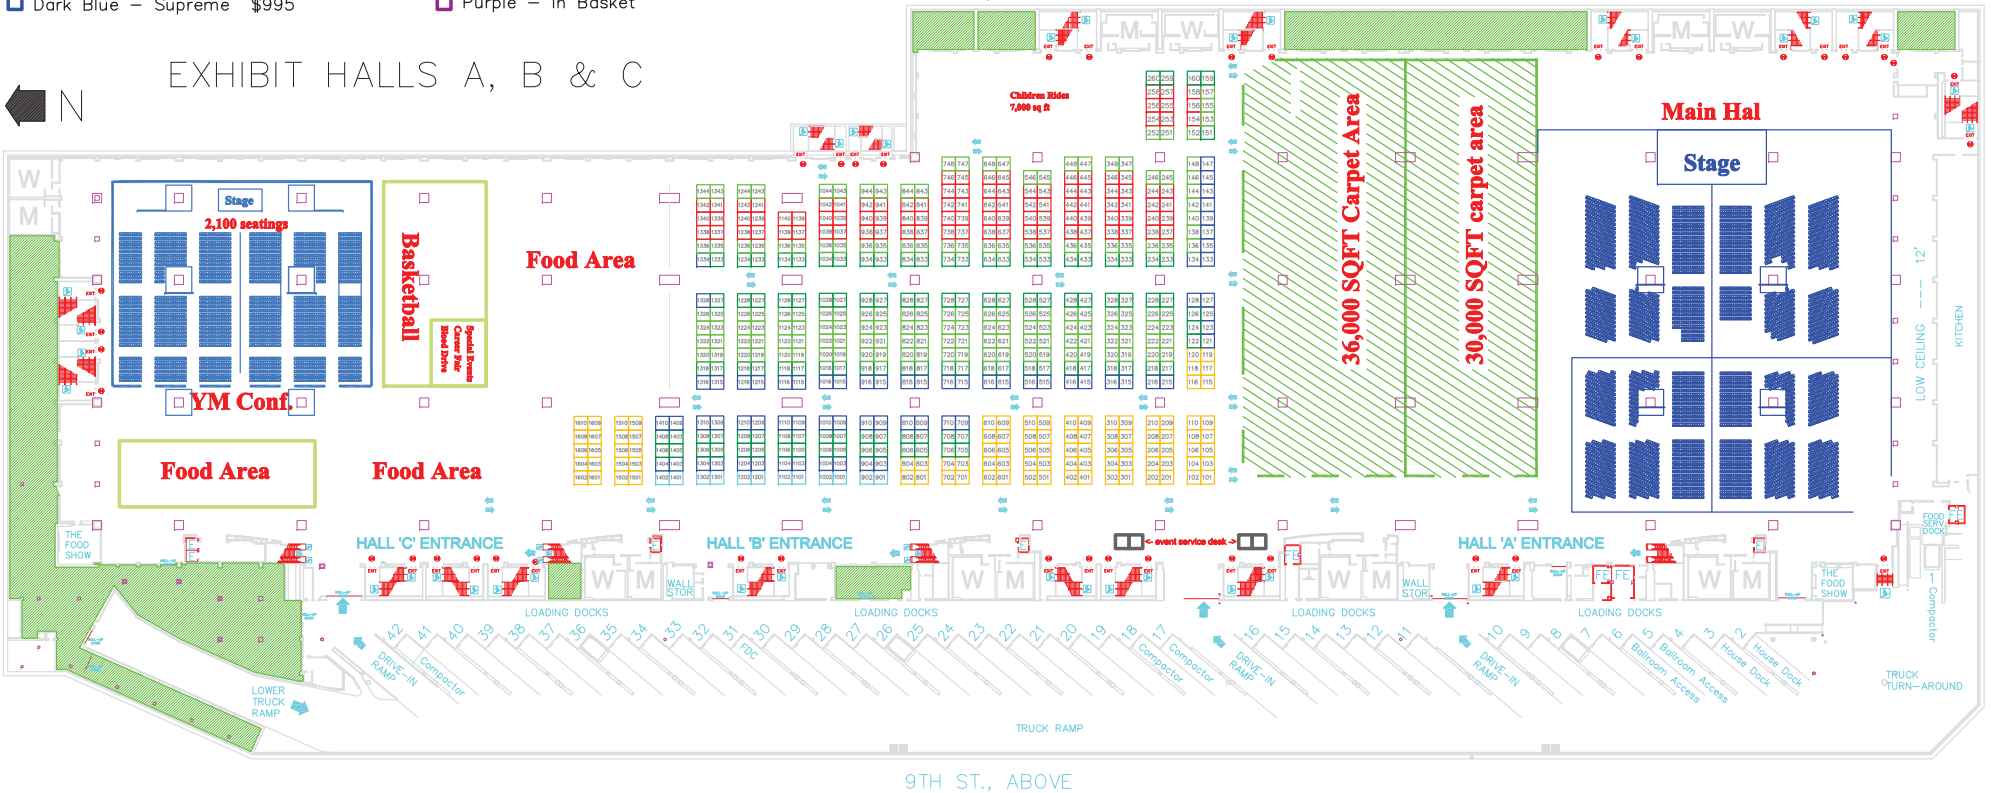

Legend:

- Black — Reserved booths
- Dark Green — Prime \$895
- White — Hidden
- Gold — Mega Sponsor \$1,495
- Light Green — Regular \$795
- Grey — Reserved by Admin
- Light Blue — Sponsor \$1,375
- Red — Economic \$695
- Dark Blue — Supreme \$995
- Purple — In Basket

Qibla
56.56 Degrees

EXHIBIT HALLS A, B & C

MT. VERNON PLACE, ABOVE